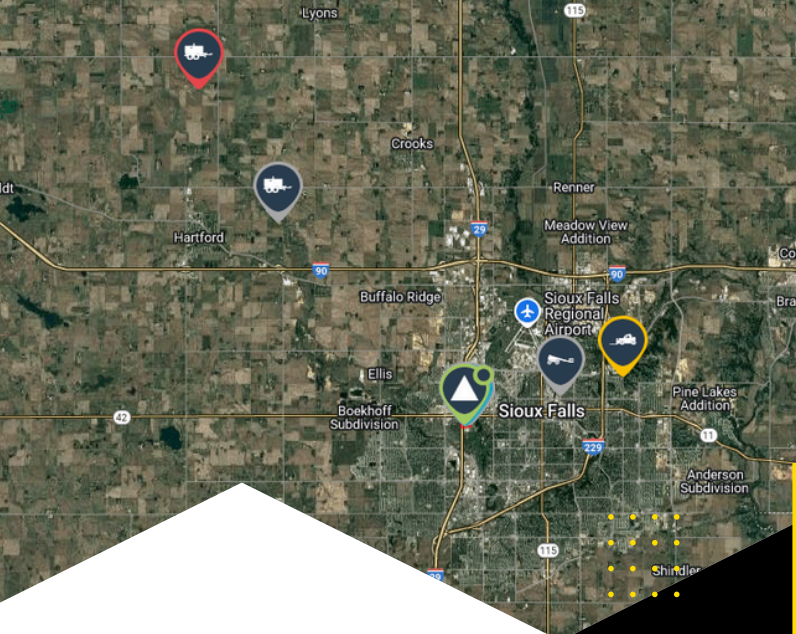

TELEMATICS ENABLED RENTALS

Available at Bierschbach
In Partnership with Tierra & Topcon

Customer Benefits of Telematics

- ✓ **Monitor Machine Location**
GPS monitoring shows your machines' current and past locations, notifying you when a geofence or curfew is violated.
- ✓ **Real-Time Visibility & Reporting**
Track location, usage hours, fuel levels, and machine health from any device.
- ✓ **Sustainability Tracking**
Monitor idle time and emissions to support green initiatives and compliance.

Your Project Partner - Now Smarter with Telematics

At Bierschbach, we're more than just an equipment rental company. With locations across the Midwest, we're committed to providing reliable machines, expert support, and solutions that keep your project moving. Now, we're taking that commitment a step further with telematics-enabled rentals, smart technology that tracks equipment location, usage, and maintenance needs in real time.

AT20G Device

The AT20G is a compact, battery-powered asset tracker designed for non-powered trailers, equipment, and attachments. Built for durability and ease of use, it offers reliable performance in tough conditions: